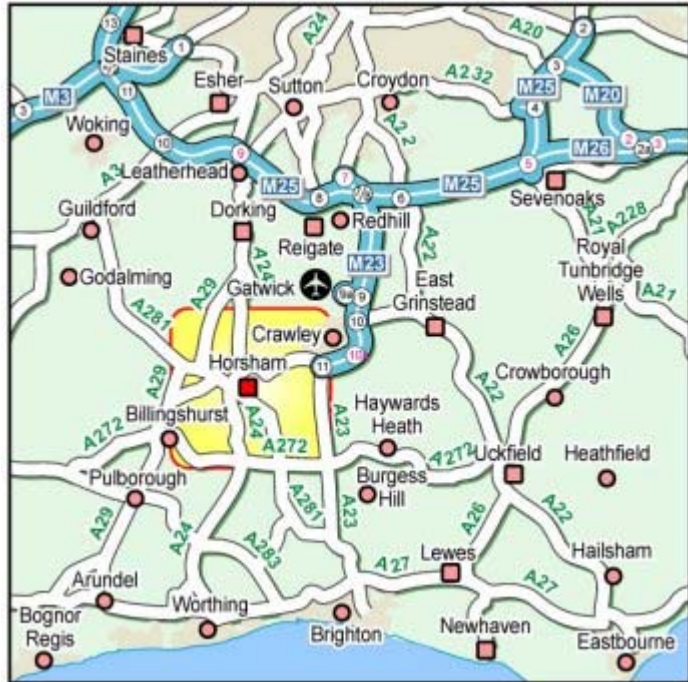

Envitia Ltd
North Heath Lane
Horsham
West Sussex RH12 5UX

Tel. +44 1403 273 173

Direction By Car

From M25

Exit the M25 at Junction 9 and follow the A24 towards Horsham (17.9 miles). At Great Daux roundabout follow A264 towards Crawley & Gatwick. Take the 3rd exit at the next roundabout (Rusper Road Roundabout). Follow local directions below from here.

From M23

Exit the M23 at Junction 11 and follow the A264 towards Horsham. Take the 2nd exit at the 4th roundabout (Moorhead Roundabout) still on the A264 towards Dorking/Worthing. Take the 1st exit at the next roundabout (Rusper Road Roundabout). Follow local directions below from here.

Local Directions

Take the 3rd exit at the next roundabout into Giblets Way. Take the 1st exit at the next mini-roundabout into North Heath Lane. Go straight across the next mini-roundabout. Continue for approx ½ mile past the pub, the church and Drake Close on left. Take the next right into North Heath Industrial Estate. Envitia is the first building on the left.

Arriving By Train

Horsham Main Line Station is 5 minutes taxi ride and has a direct service to Victoria every 30 minutes. Gatwick Main Line Station is approximately 30 minutes by taxi and has a direct service to Victoria every 15 minutes. Littlehaven Station is a 10 minute walk. National Rail Enquiries: 08457 48 49 50 - <http://www.nationalrail.co.uk/>